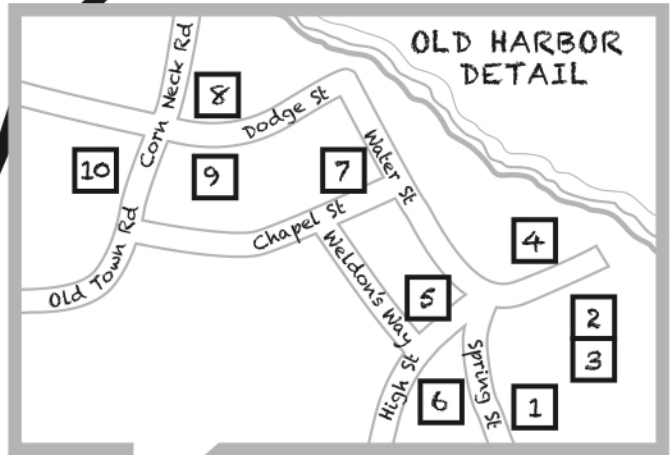

# BLOCK ISLAND ART TRAIL MAP

- 1 Spring Street Gallery
- 2 Jessie Edwards Gallery
- 3 Aurora Gallery
- 4 HeART Space
- 5 Greenaway Gallery
- 6 Farmers' Market  
Wednesday Location
- 7 Deja Vu Gallery

- 8 Ambergris Gallery
- 9 Block Island Blue Pottery
- 10 Historical Society  
Gallery & Museum
- 11 Farmers' Market  
Saturday Location
- 12 Dunn Town Studios
- 13 Hartnett's Private Gallery
- 14 Block Island State Airport
- 15 Wohlberg Private Studio