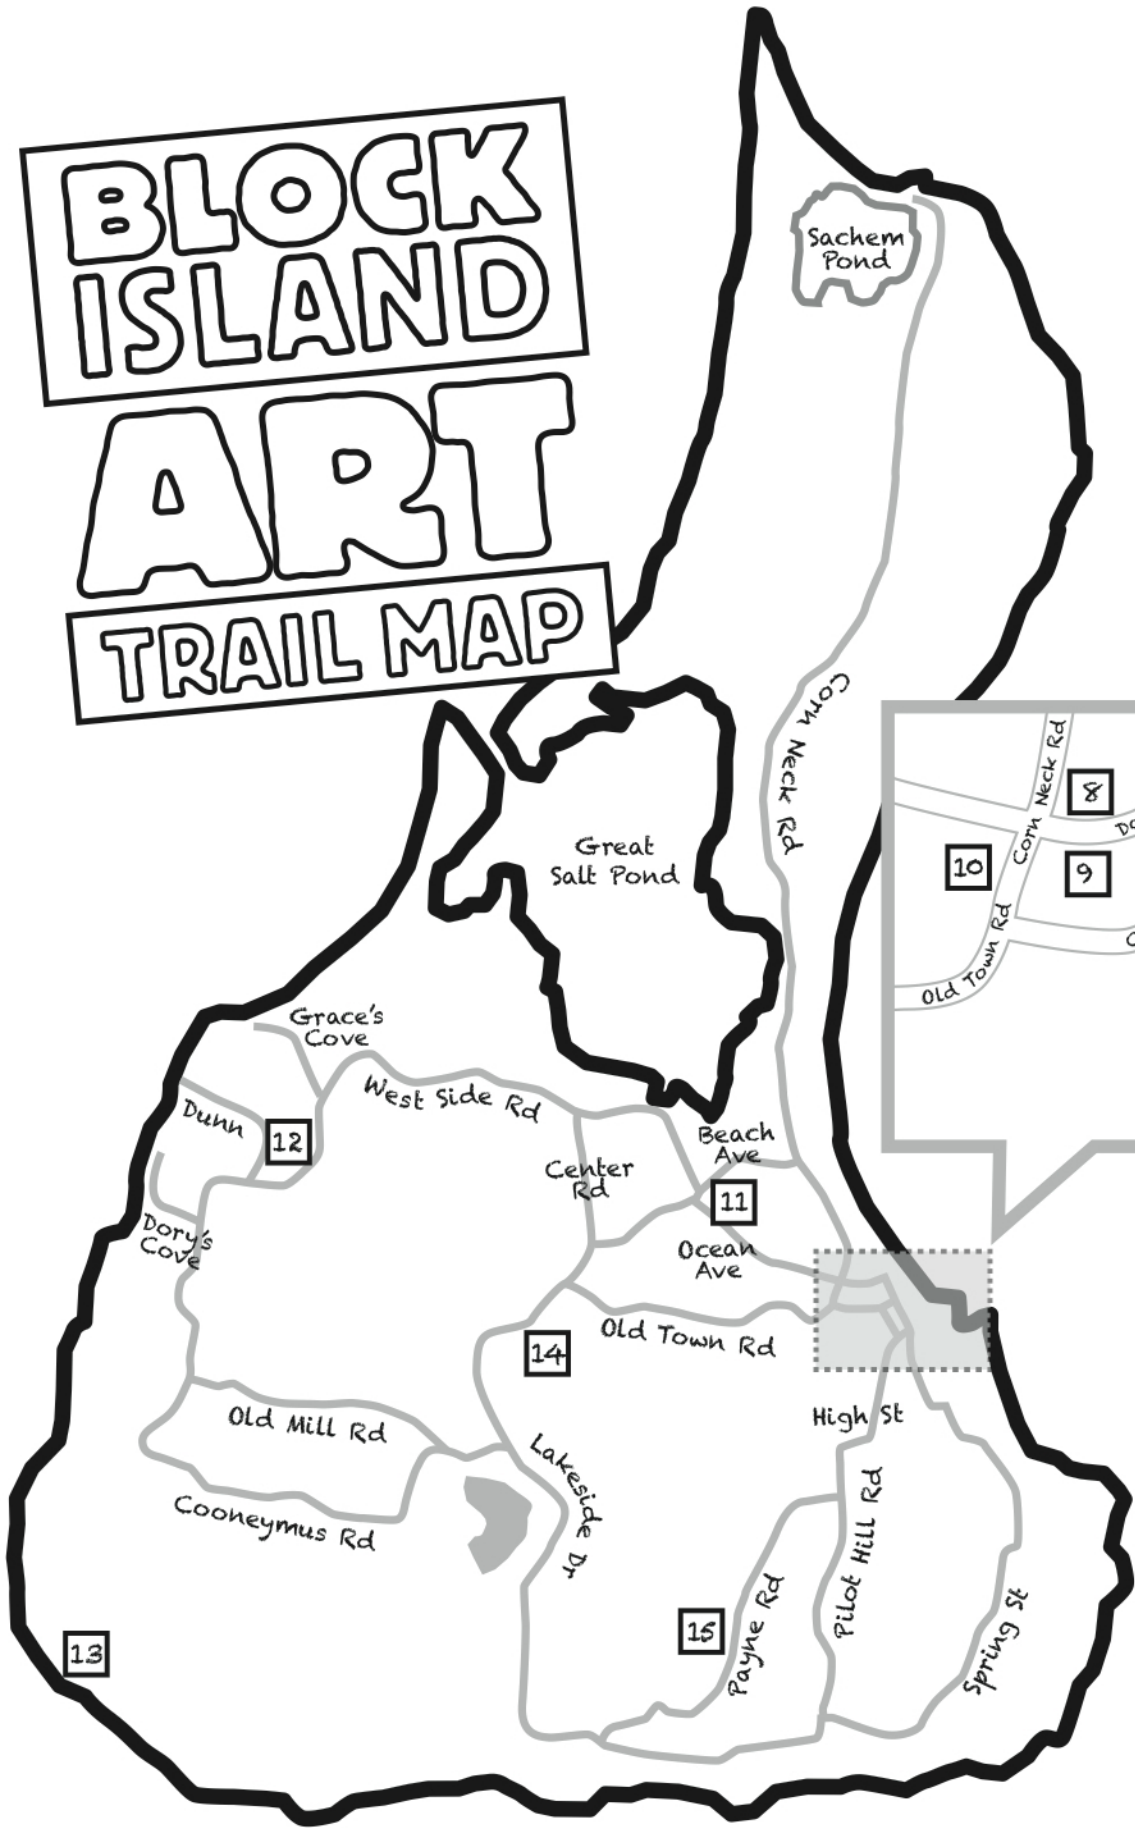

# BLOCK ISLAND ART TRAIL MAP

- 1 Spring Street Gallery
- 2 Jessie Edwards Gallery
- 3 Aurora Gallery
- 4 HeART Space
- 5 Greenaway Gallery
- 6 Farmers' Market  
Wednesday Location
- 7 Deja Vu Gallery

- 8 Ambergris Gallery
- 9 Block Island Blue Pottery
- 10 Historical Society  
Gallery & Museum
- 11 Farmers' Market  
Saturday Location
- 12 Dunn Town Studios
- 13 Hartnett's Private Gallery
- 14 Block Island State Airport
- 15 Wohlberg Private Studio